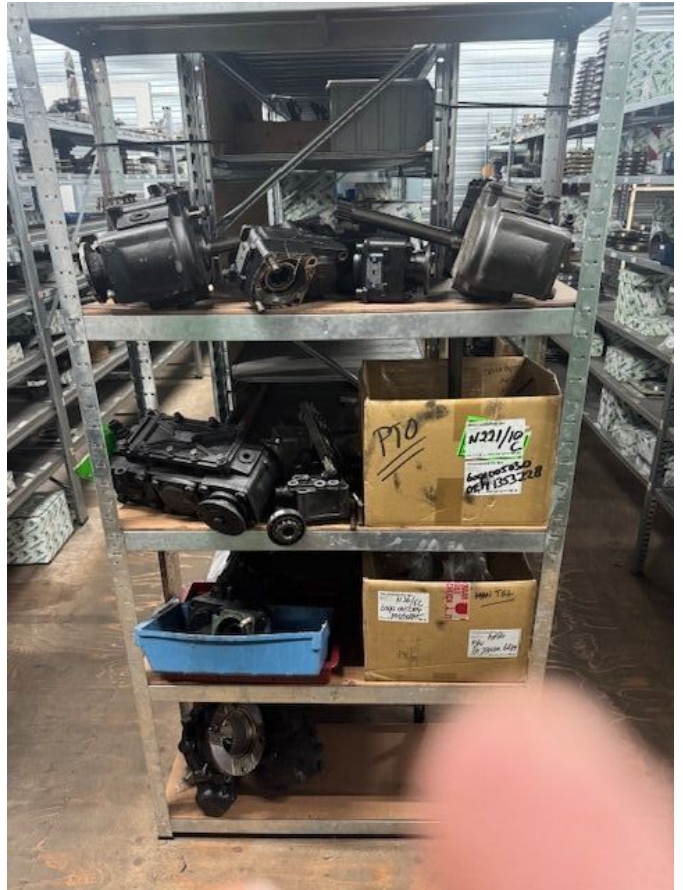

# General characteristics

Brand	ZF
Subcategory	Gearbox
Condition	Used